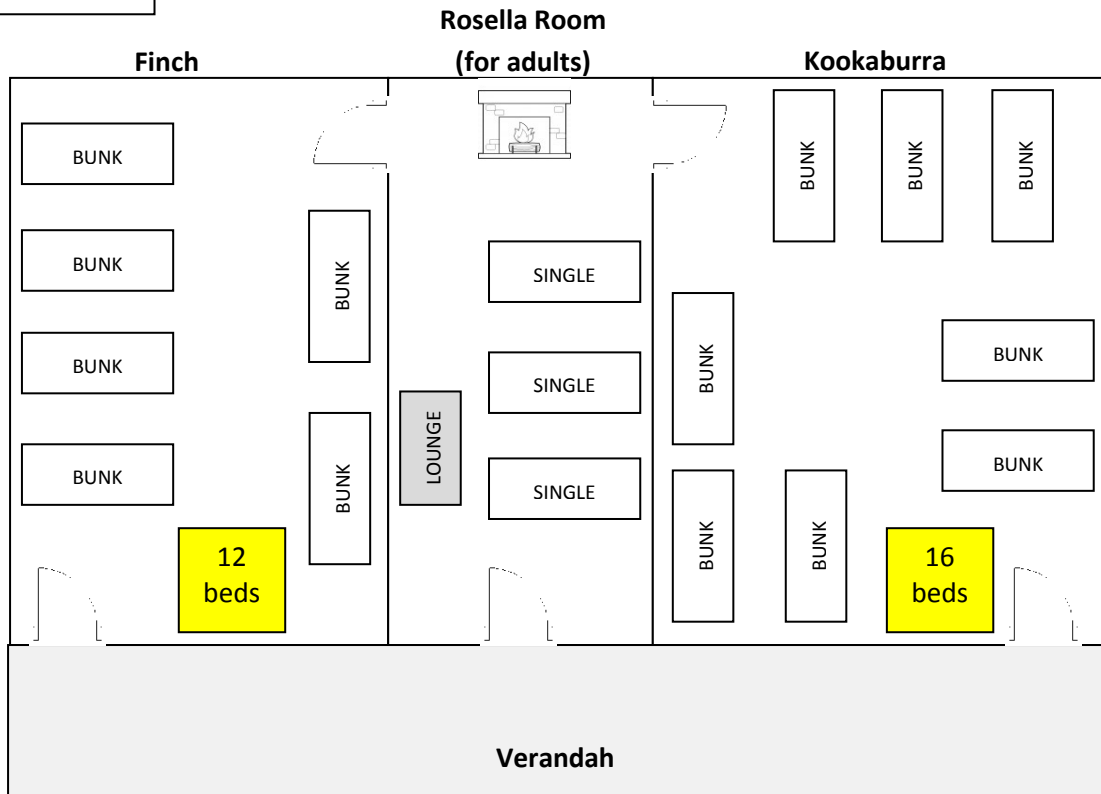

Plan of Sleeping Lodges

BIRD LODGE

POSSUM LODGE

TOTAL:
52 student beds
7 supervisor beds