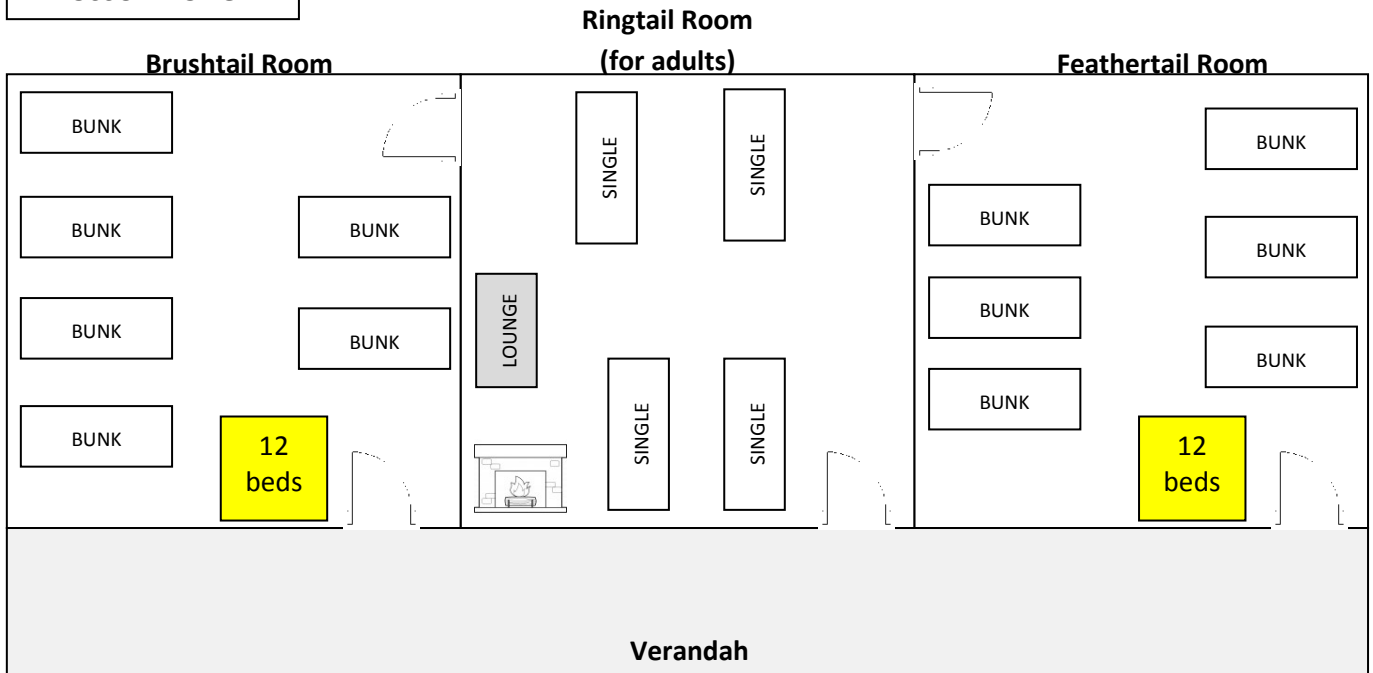

Plan of Sleeping Lodges

BIRD LODGE

POSSUM LODGE

TOTAL:
52 student beds
7 supervisor beds